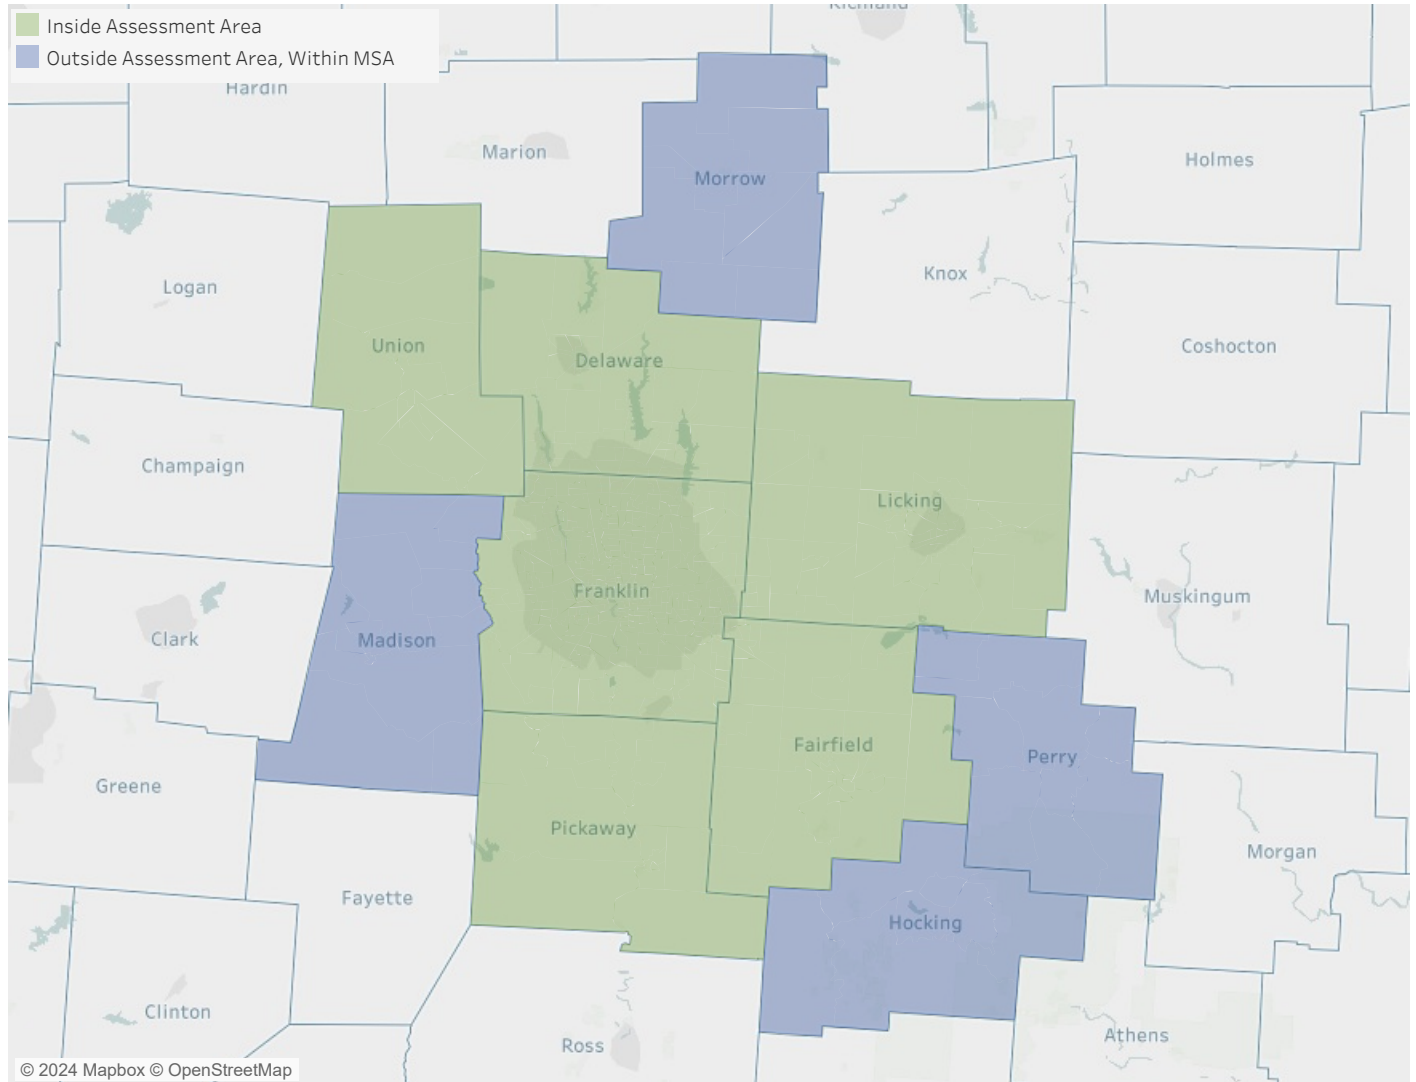

Canton - Massillon, OH
CRA Assessment Area

Cleveland - Elyria, OH
CRA Assessment Area

Columbus, OH CRA Assessment Area

Lima, OH
CRA Assessment Area

Sandusky, OH
CRA Assessment Area

-  Inside Assessment Area
-  Outside Assessment Area, Within MSA

Inside Assessment Area

Inside Assessment Area

**Marion County, OH - Non-MSA
CRA Assessment Area**

**North OH - Non-MSA
CRA Assessment Area**

South OH - Non-MSA CRA Assessment Area

West OH - Non-MSA CRA Assessment Area