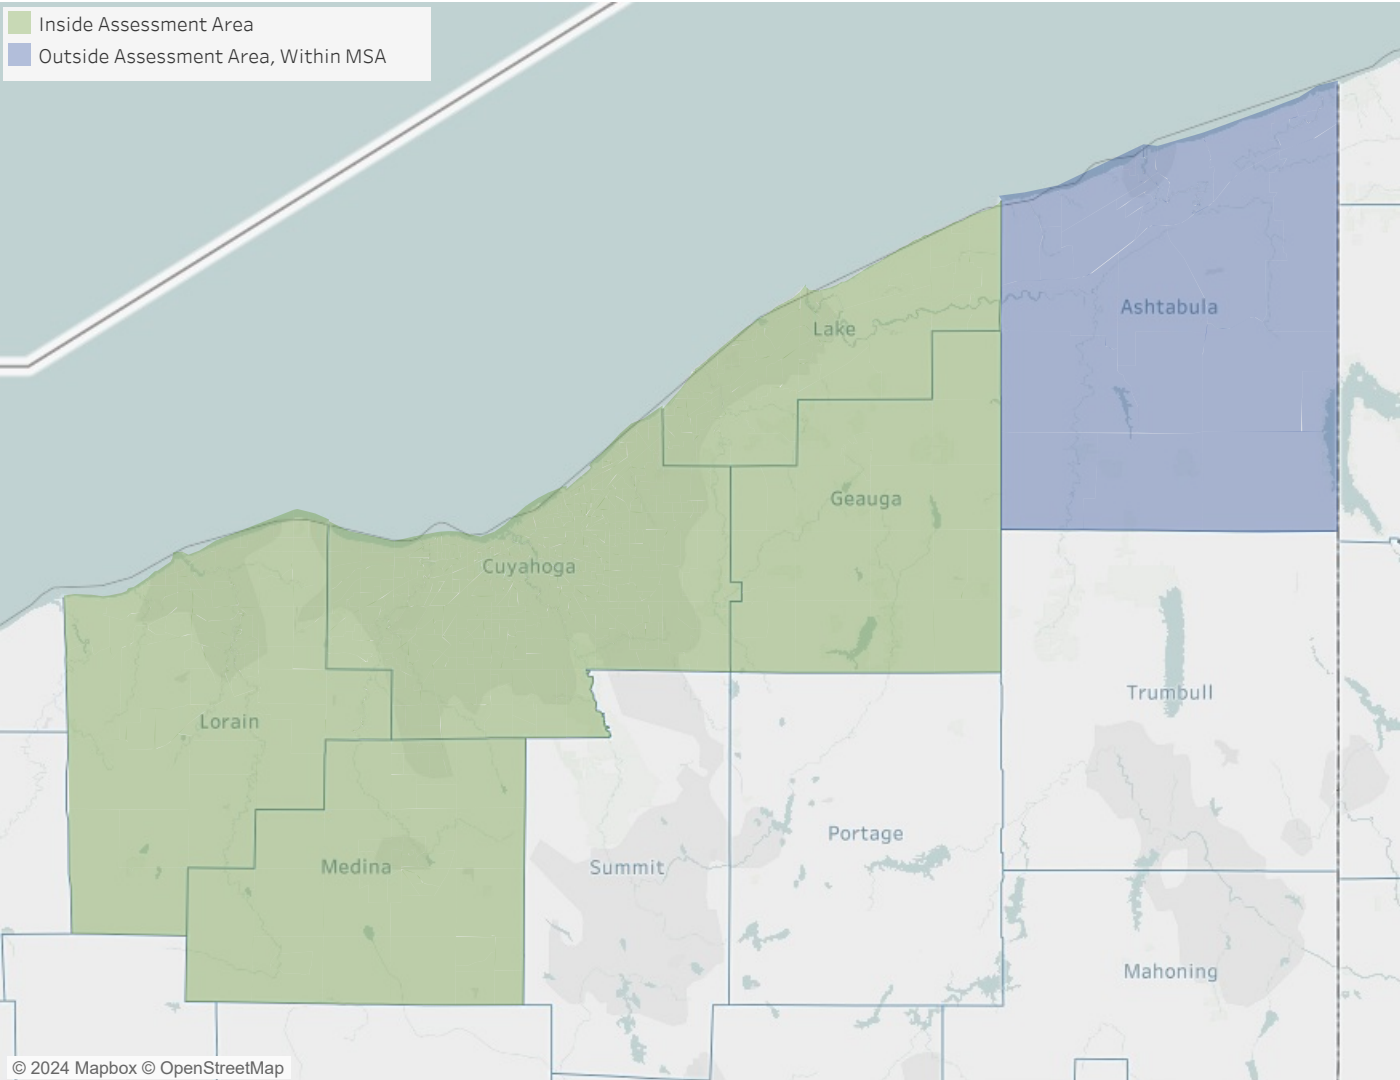

Canton - Massillon, OH
CRA Assessment Area

Cleveland - Elyria, OH
CRA Assessment Area

Columbus, OH CRA Assessment Area

Lima, OH
CRA Assessment Area

Sandusky, OH
CRA Assessment Area

-  Inside Assessment Area
-  Outside Assessment Area, Within MSA

Inside Assessment Area

Inside Assessment Area

**Marion County, OH - Non-MSA
CRA Assessment Area**

**North OH - Non-MSA
CRA Assessment Area**

South OH - Non-MSA CRA Assessment Area

West OH - Non-MSA CRA Assessment Area