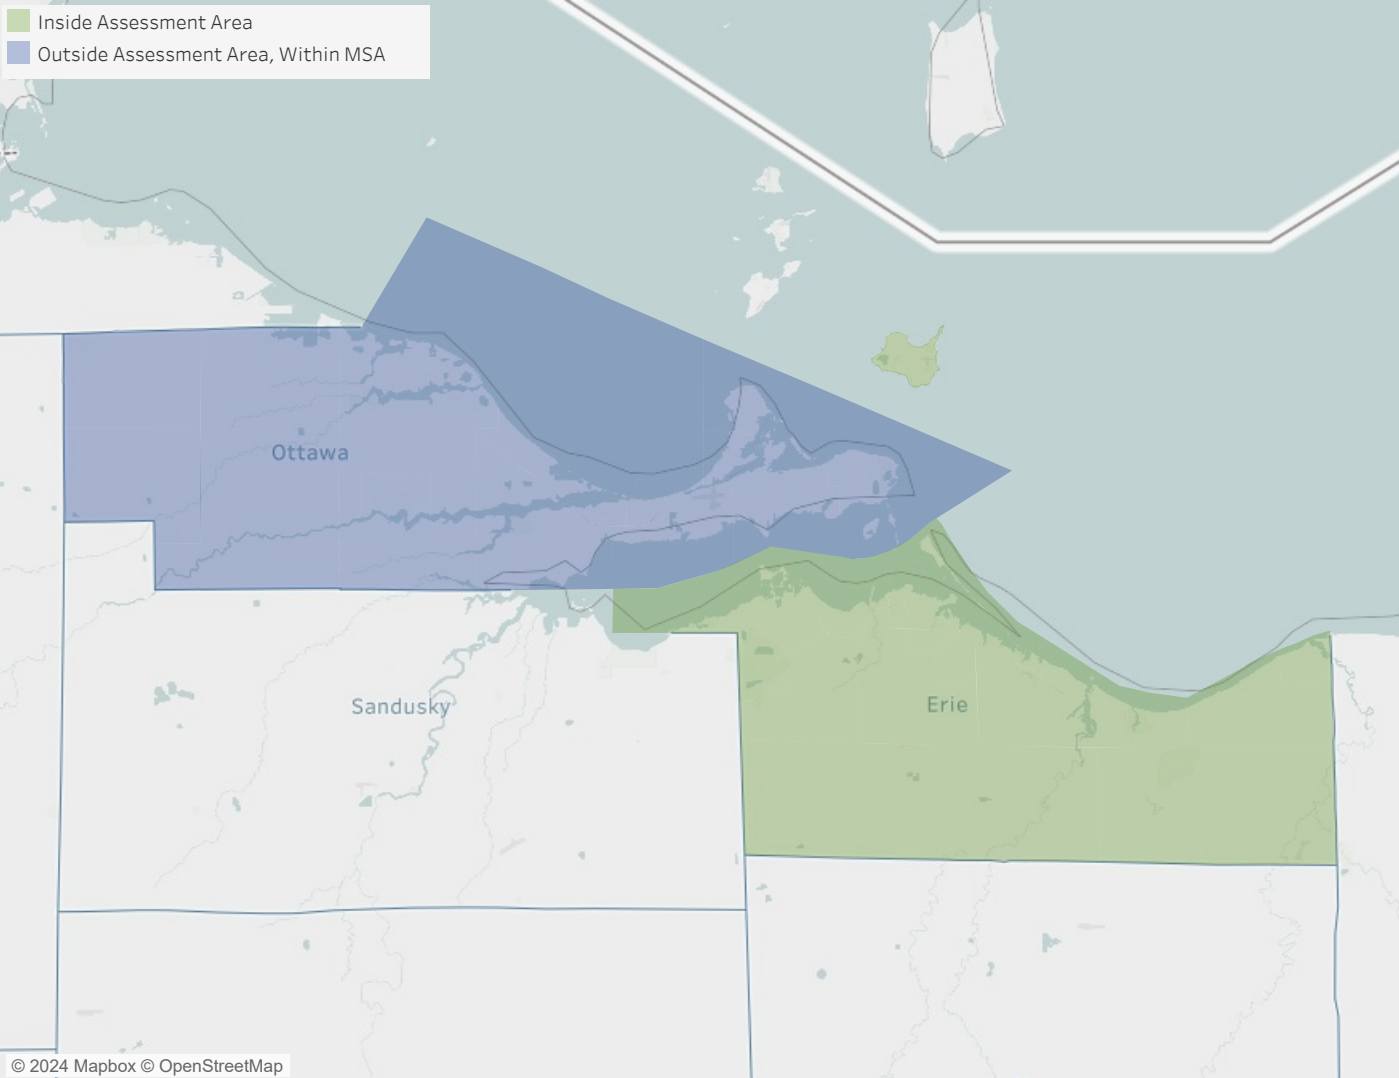

Canton - Massillon, OH
CRA Assessment Area

Cleveland - Elyria, OH
CRA Assessment Area

Columbus, OH CRA Assessment Area

Lima, OH
CRA Assessment Area

Sandusky, OH
CRA Assessment Area

-  Inside Assessment Area
-  Outside Assessment Area, Within MSA

Inside Assessment Area

Inside Assessment Area

**Marion County, OH - Non-MSA
CRA Assessment Area**

**North OH - Non-MSA
CRA Assessment Area**

South OH - Non-MSA CRA Assessment Area

West OH - Non-MSA CRA Assessment Area