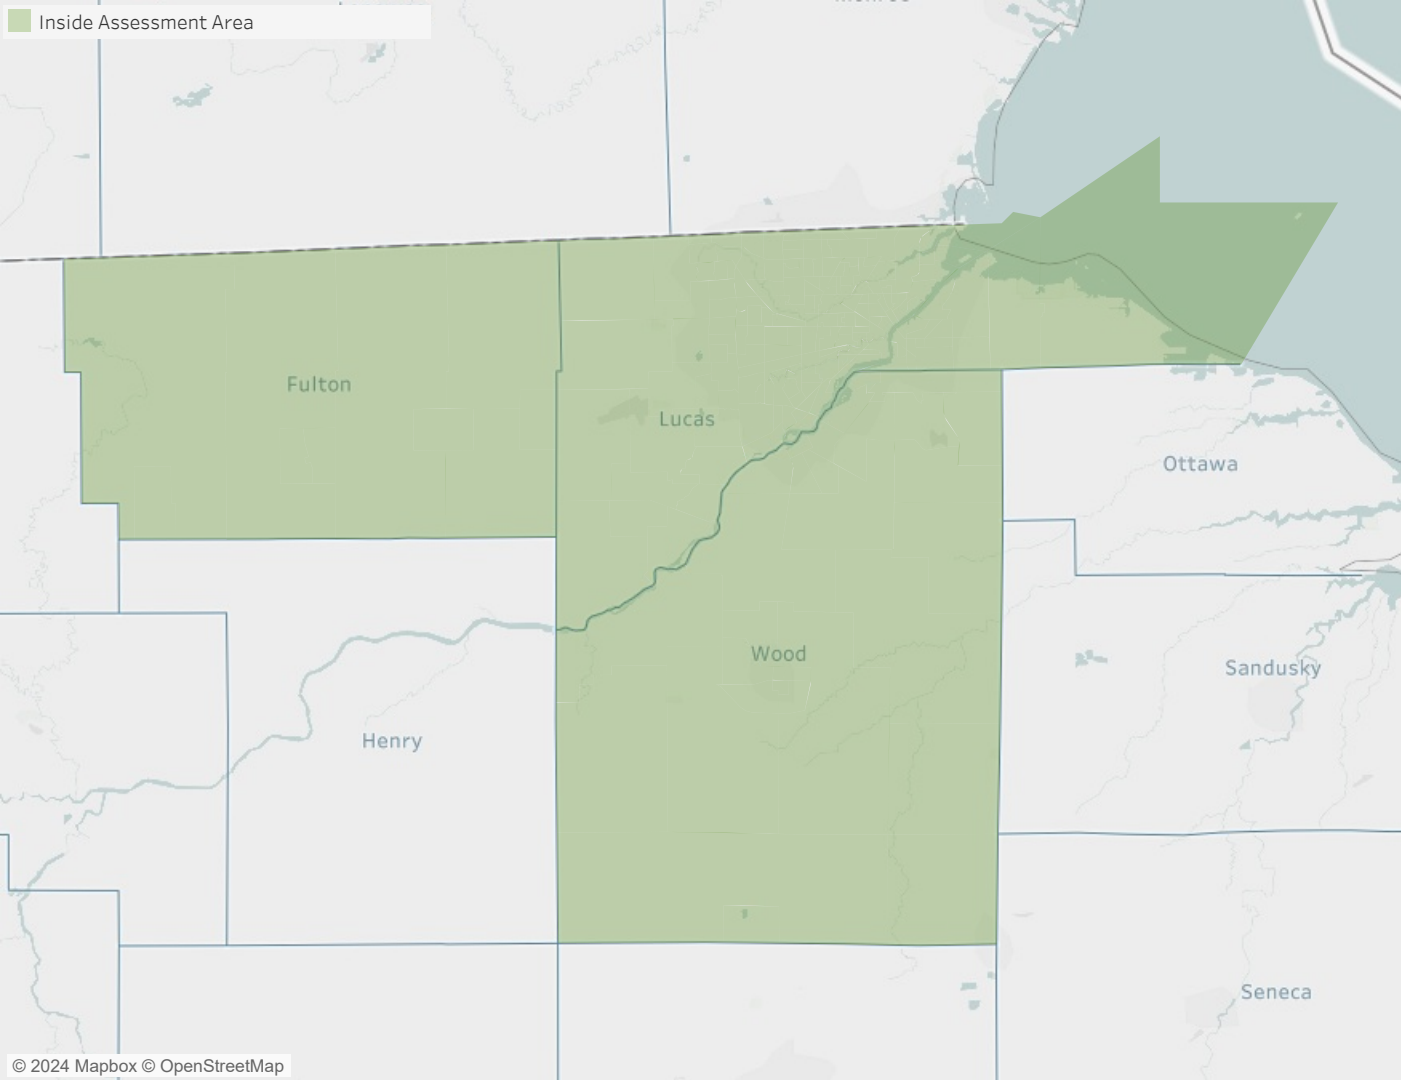

Canton - Massillon, OH
CRA Assessment Area

Cleveland - Elyria, OH
CRA Assessment Area

Columbus, OH CRA Assessment Area

Lima, OH
CRA Assessment Area

Sandusky, OH
CRA Assessment Area

-  Inside Assessment Area
-  Outside Assessment Area, Within MSA

Inside Assessment Area

Inside Assessment Area

**Marion County, OH - Non-MSA
CRA Assessment Area**

**North OH - Non-MSA
CRA Assessment Area**

South OH - Non-MSA CRA Assessment Area

West OH - Non-MSA CRA Assessment Area