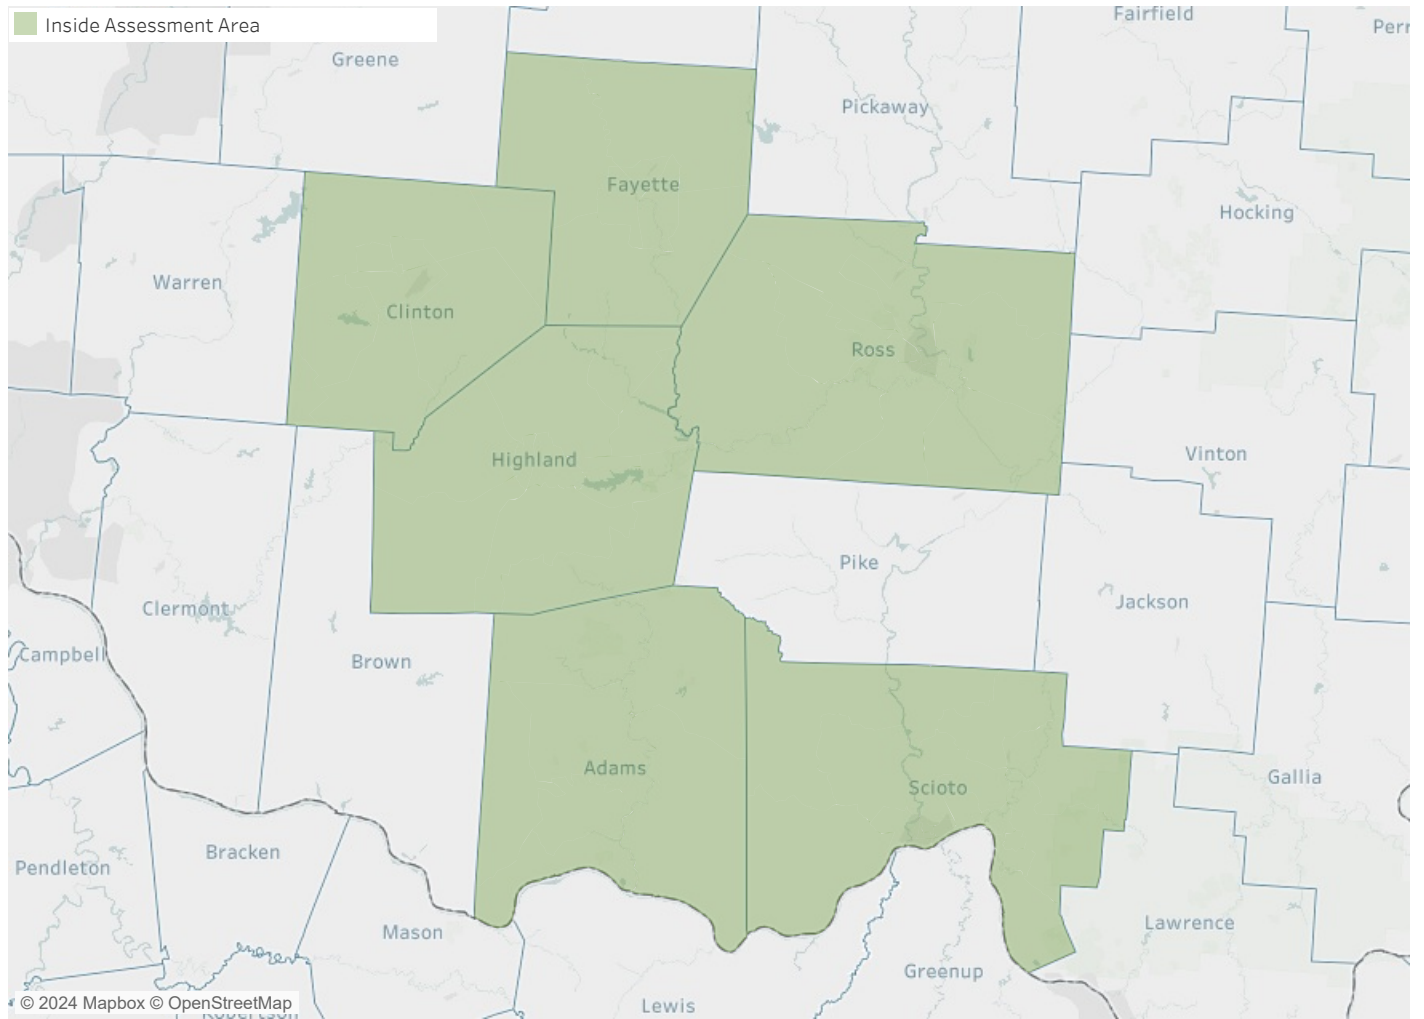

Canton - Massillon, OH
CRA Assessment Area

Cleveland - Elyria, OH
CRA Assessment Area

Columbus, OH CRA Assessment Area

Lima, OH
CRA Assessment Area

Sandusky, OH
CRA Assessment Area

-  Inside Assessment Area
-  Outside Assessment Area, Within MSA

Inside Assessment Area

Inside Assessment Area

**Marion County, OH - Non-MSA
CRA Assessment Area**

**North OH - Non-MSA
CRA Assessment Area**

South OH - Non-MSA CRA Assessment Area

West OH - Non-MSA CRA Assessment Area