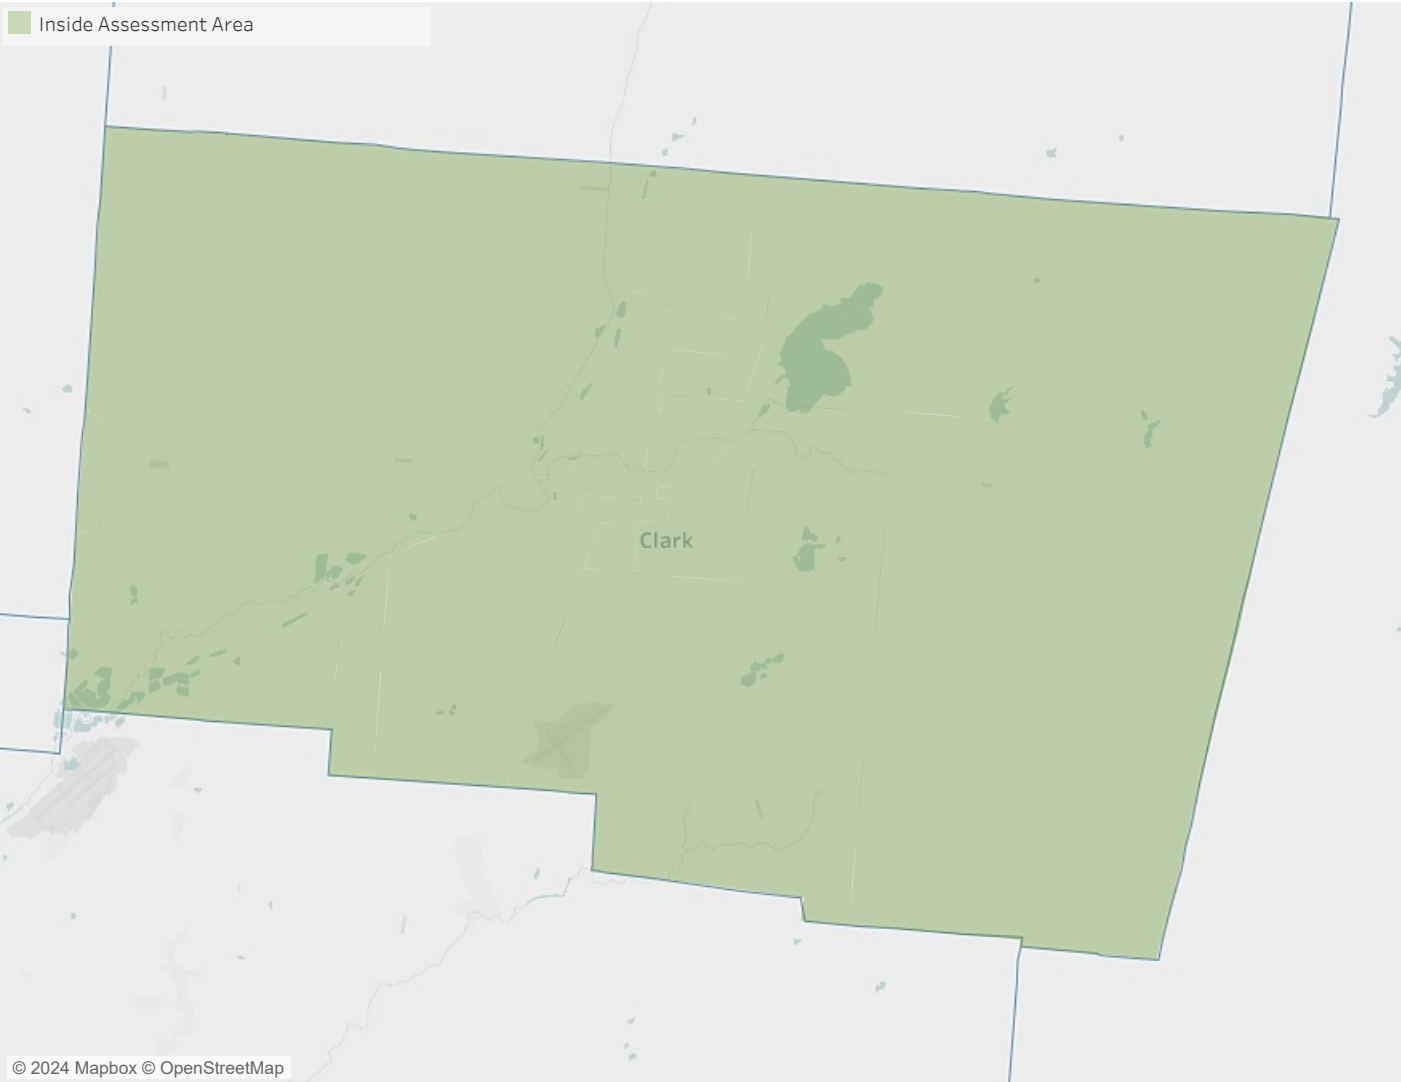

Canton - Massillon, OH
CRA Assessment Area

Cleveland - Elyria, OH
CRA Assessment Area

Columbus, OH CRA Assessment Area

Lima, OH
CRA Assessment Area

Sandusky, OH
CRA Assessment Area

-  Inside Assessment Area
-  Outside Assessment Area, Within MSA

Inside Assessment Area

Inside Assessment Area

**Marion County, OH - Non-MSA
CRA Assessment Area**

**North OH - Non-MSA
CRA Assessment Area**

South OH - Non-MSA CRA Assessment Area

West OH - Non-MSA CRA Assessment Area