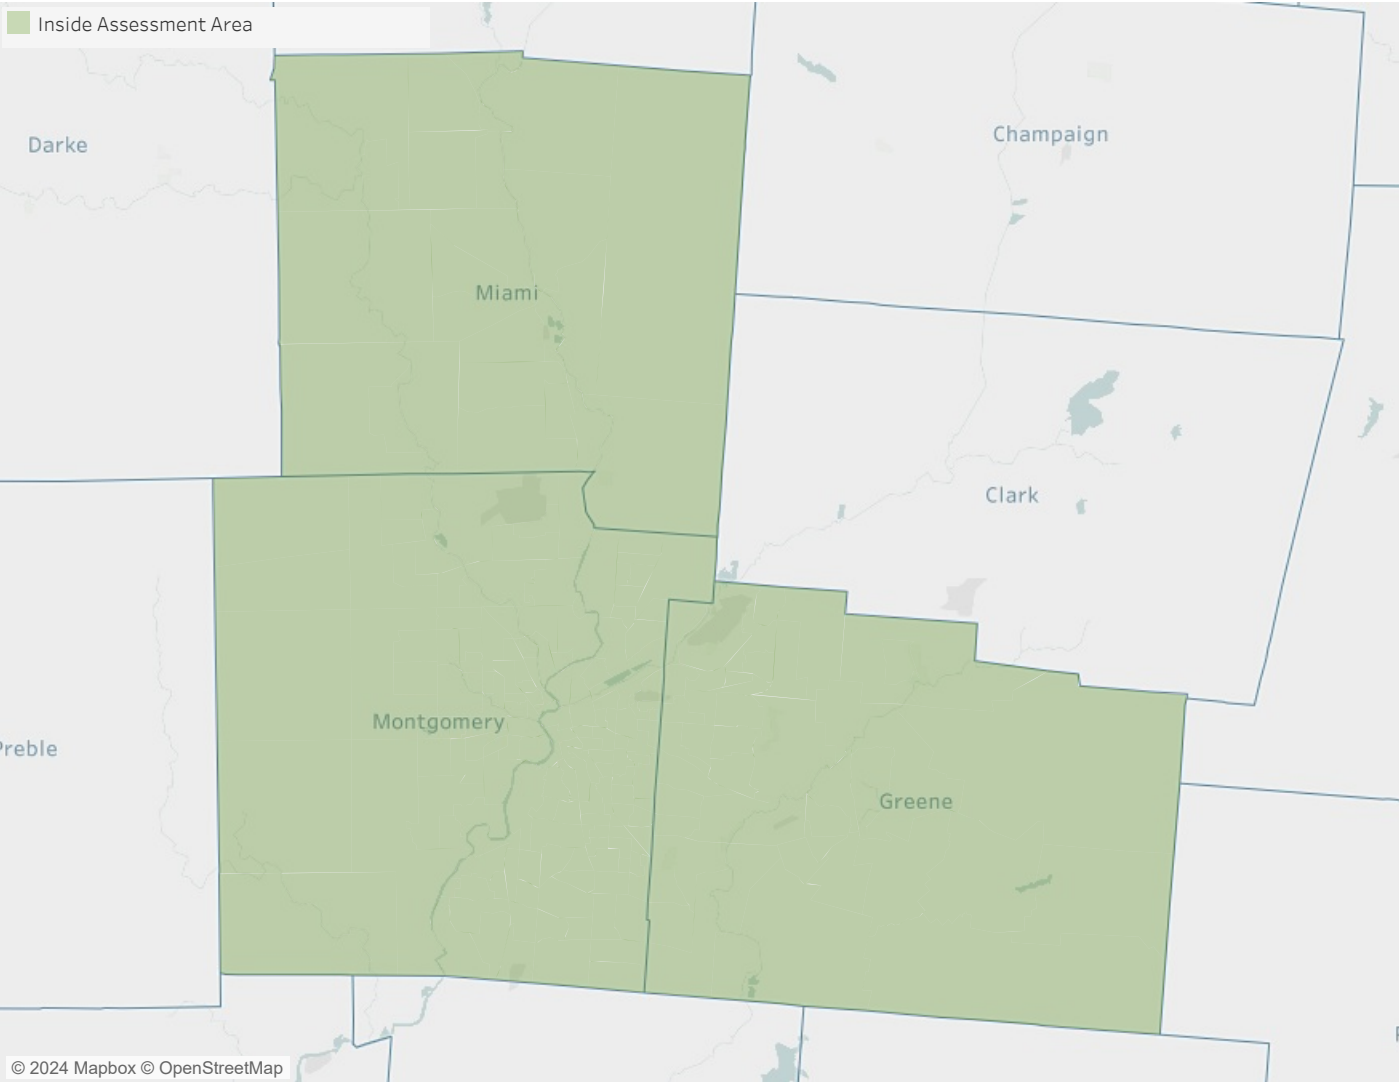

Canton - Massillon, OH
CRA Assessment Area

Cleveland - Elyria, OH
CRA Assessment Area

Columbus, OH CRA Assessment Area

Lima, OH
CRA Assessment Area

Sandusky, OH
CRA Assessment Area

-  Inside Assessment Area
-  Outside Assessment Area, Within MSA

Inside Assessment Area

Inside Assessment Area

**Marion County, OH - Non-MSA
CRA Assessment Area**

**North OH - Non-MSA
CRA Assessment Area**

South OH - Non-MSA CRA Assessment Area

West OH - Non-MSA CRA Assessment Area