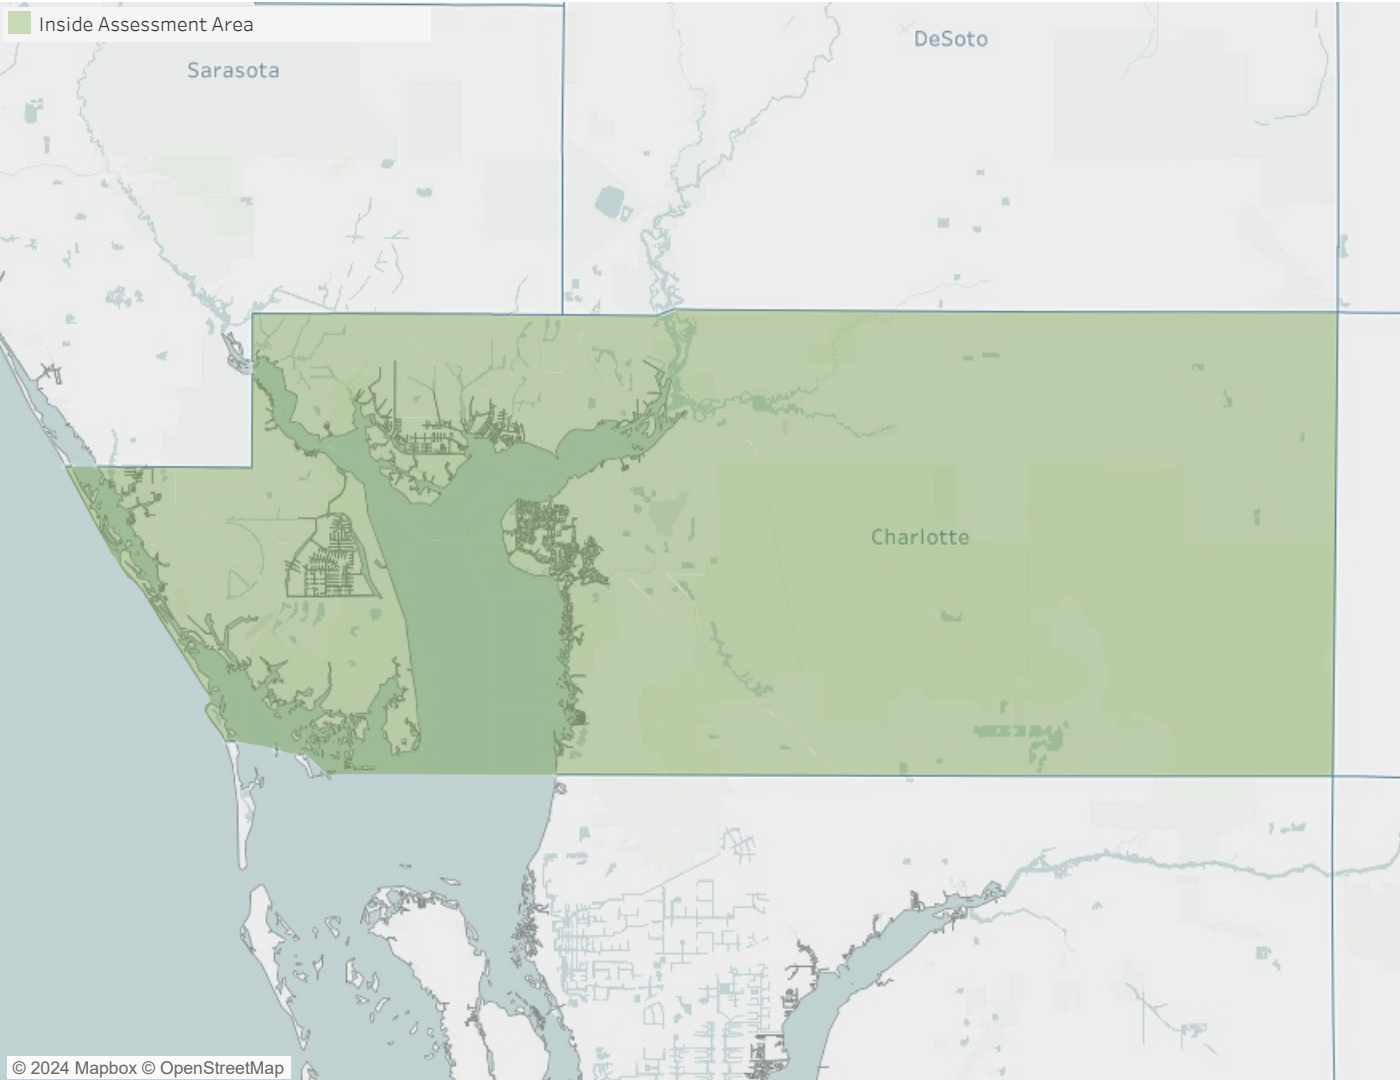

Deltona - Daytona Beach - Ormond Beach, FL CRA Assessment Area

Jacksonville, FL CRA Assessment Area

Miami - Fort Lauderdale - West Palm Beach, FL CRA Assessment Area

Naples - Marco Island, FL
CRA Assessment Area

North Port - Bradenton - Sarasota, FL
CRA Assessment Area

Punta Gorda, FL
CRA Assessment Area

Tampa - St. Petersburg - Clearwater, FL CRA Assessment Area

-  Inside Assessment Area
-  Outside Assessment Area, Within MSA