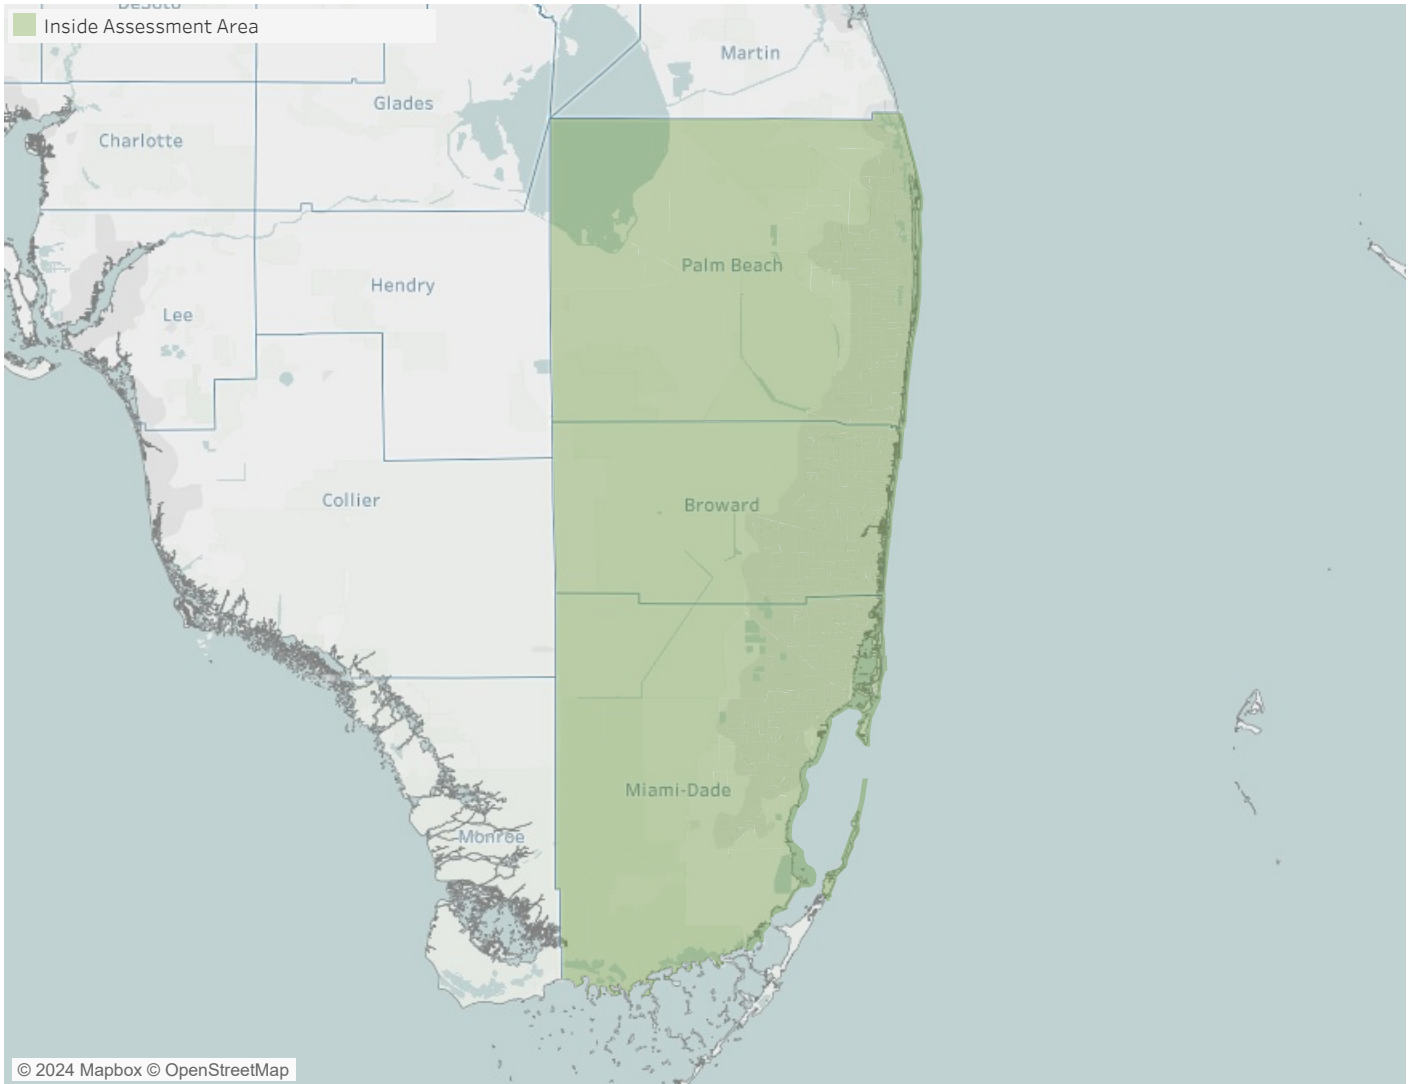

Deltona - Daytona Beach - Ormond Beach, FL CRA Assessment Area

Jacksonville, FL CRA Assessment Area

Miami - Fort Lauderdale - West Palm Beach, FL CRA Assessment Area

Naples - Marco Island, FL
CRA Assessment Area

North Port - Bradenton - Sarasota, FL
CRA Assessment Area

Punta Gorda, FL
CRA Assessment Area

Tampa - St. Petersburg - Clearwater, FL CRA Assessment Area

-  Inside Assessment Area
-  Outside Assessment Area, Within MSA