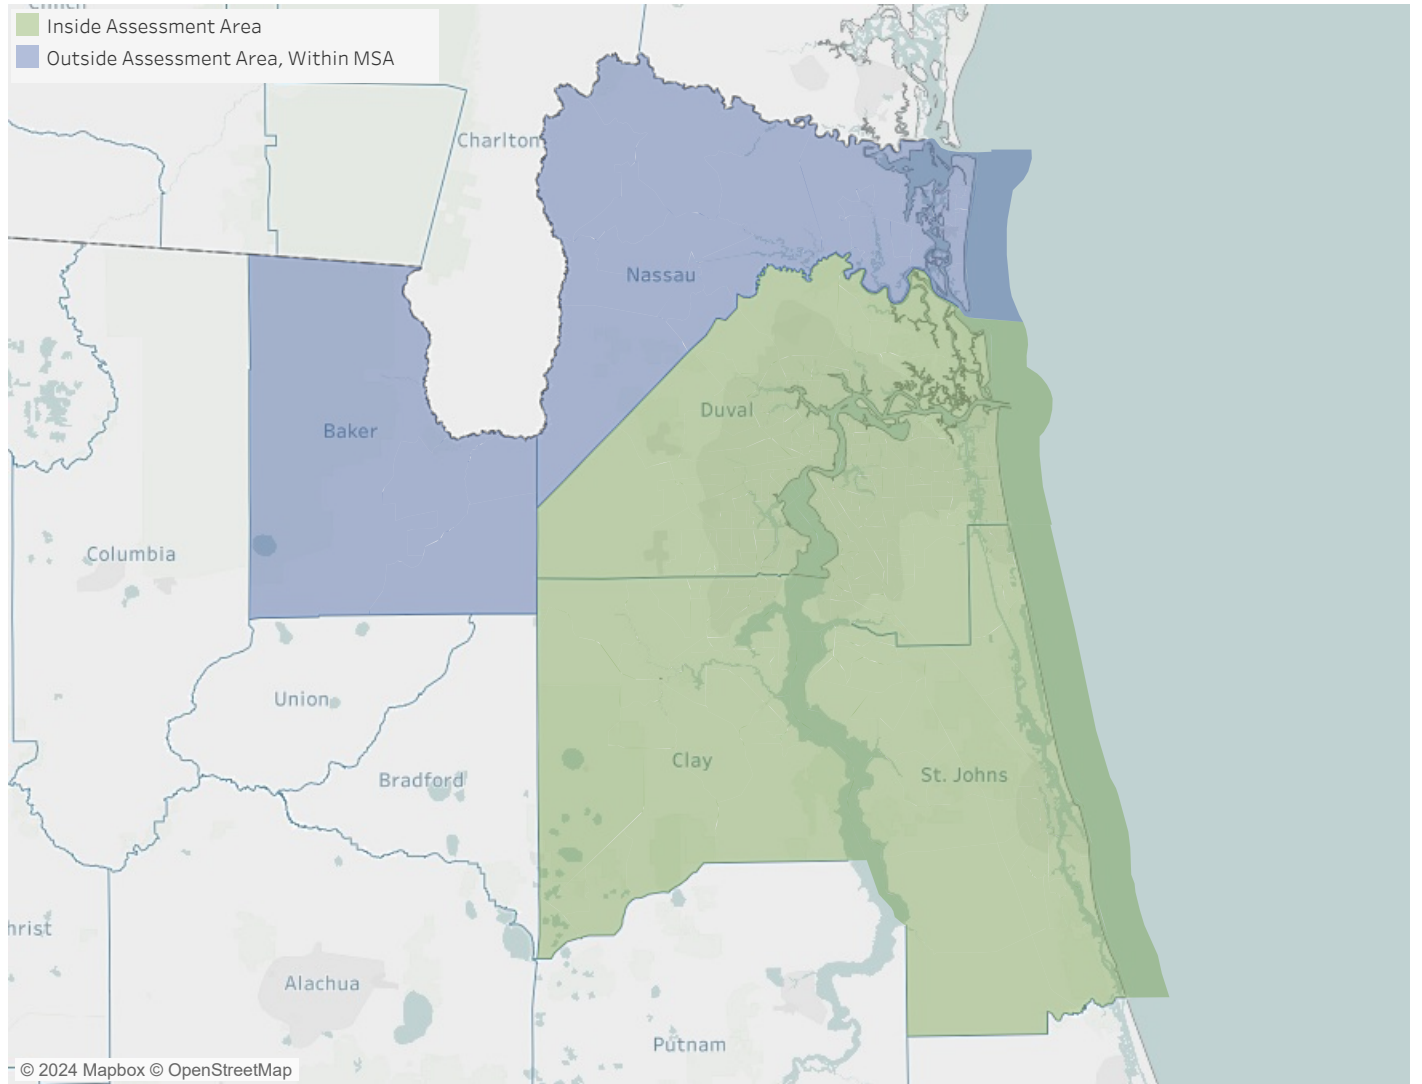

Deltona - Daytona Beach - Ormond Beach, FL CRA Assessment Area

Jacksonville, FL CRA Assessment Area

Miami - Fort Lauderdale - West Palm Beach, FL CRA Assessment Area

Naples - Marco Island, FL
CRA Assessment Area

North Port - Bradenton - Sarasota, FL
CRA Assessment Area

Punta Gorda, FL
CRA Assessment Area

Tampa - St. Petersburg - Clearwater, FL CRA Assessment Area

-  Inside Assessment Area
-  Outside Assessment Area, Within MSA