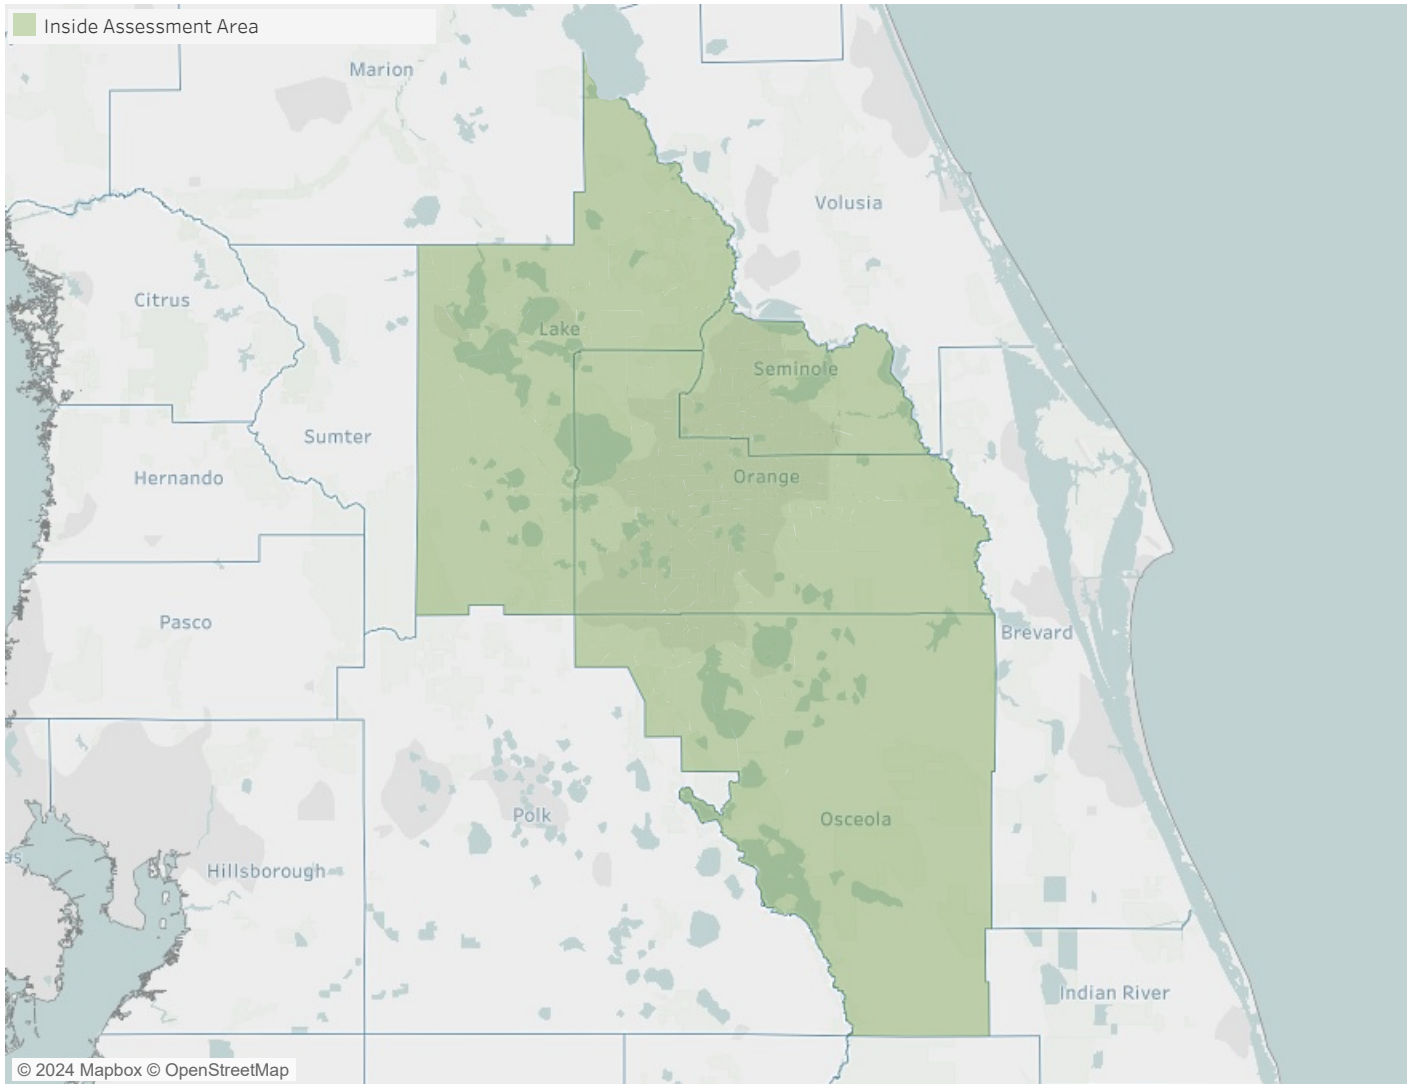

Deltona - Daytona Beach - Ormond Beach, FL CRA Assessment Area

Jacksonville, FL CRA Assessment Area

Miami - Fort Lauderdale - West Palm Beach, FL CRA Assessment Area

Naples - Marco Island, FL
CRA Assessment Area

North Port - Bradenton - Sarasota, FL
CRA Assessment Area

Punta Gorda, FL
CRA Assessment Area

Tampa - St. Petersburg - Clearwater, FL CRA Assessment Area

-  Inside Assessment Area
-  Outside Assessment Area, Within MSA